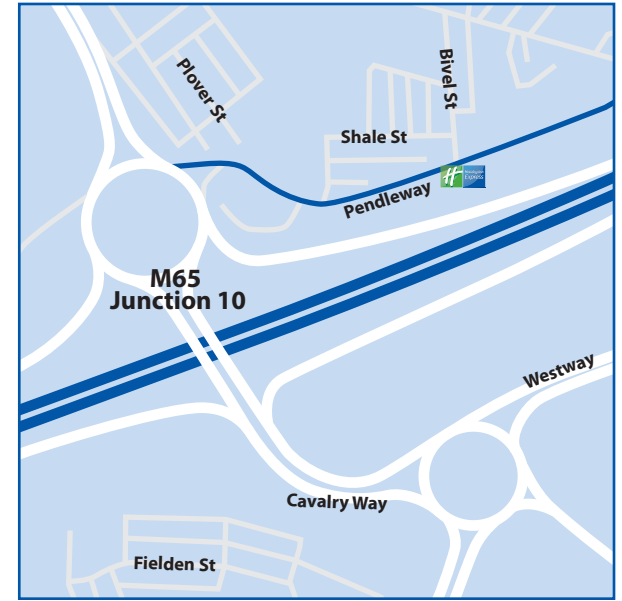

Getting here

Simply leave the M65 at Junction 10 eastbound and take the third exit at the roundabout signposted Holiday Inn Express onto Pendle Way, continue on Pendle Way until you arrive at the hotel on your right. Westbound, leave the M65 at Junction 10 and in the keep right on the slip road, follow the road round and take the fourth exit at the roundabout. Continue in the right hand lane and take the third exit signposted Holiday Inn Express onto Pendle Way, continue on Pendle Way until you arrive at the hotel on your right.

You'll love this too...

As part of the world's largest hotel company we offer a number of ways for you to make your reservations as listed with information on how to book below;

- Direct with the hotel by calling 01282 855 950
- Online at www.hiexpress.com/burnley
- 24hours with Central Reservations on 0800 43 40 40
- Corporate bookers can access their negotiated rates via the online booking tool at www.hiexpress.com/burnley

We look forward to welcoming you to Burnley.